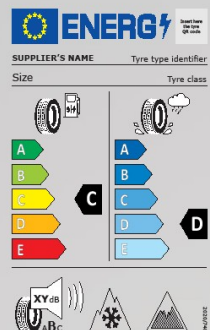

EUROPEAN TYRE LABEL

2023

SPACE STAR
165/65R14
BRIDGESTONE ECOPIA EP150
DUNLOP ENASAVE EC300
FALKEN EUROWINTER HS01
175/55R15
YOKOHAMA BLUEARTH A34LZ
BRIDGESTONE POTENZA RE050A
FALKEN EUROWINTER HS01

COLT NEW GENERATION
185/65 R15
BRIDGESTONE TURANZA T005
CONTINENTAL ECOCONTACT 6
195/55 R16
BRIDGESTONE TURANZA T005
CONTINENTAL ECOCONTACT 6
GOODYEAR EFFICIENTGRIP PERFORMANCE

COLT NEW GENERATION
205/45 R17
BRIDGESTONE TURANZA T005
CONTINENTAL ECOCONTACT 6

ASX NEW GENERATION
215/60R17
CONTINENTAL ECOCONTACT 6
BRIDGESTONE TURANZA T005
GOODYEAR EFFICIENT GRIP PERFORMANCE
CONTINENTAL ALLSEASONCONTACT
215/55R18
GOODYEAR EFFICIENT GRIP PERFORMANCE

ECLIPSE CROSS PHEV
225/55R18
DUNLOP SP SPORT MAXX 050
YOKOHAMA BLUEARTH E70
FALKEN EUROWINTER HS01SUV
GOODYEAR ULTRAGRIP PERFORMANCE SUV GEN-1

Disclaimer: Although we took great care in composing this tyre label overview, please use it for information purposes only. Tyre make and model can vary by production batch. It is not possible to select a specific tyre model. Mitsubishi Motors engineers have selected all available tyre models to match with the car's driving characteristics.