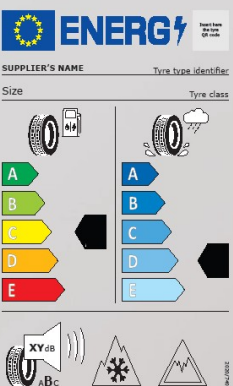

EUROPEAN TYRE LABEL

2023